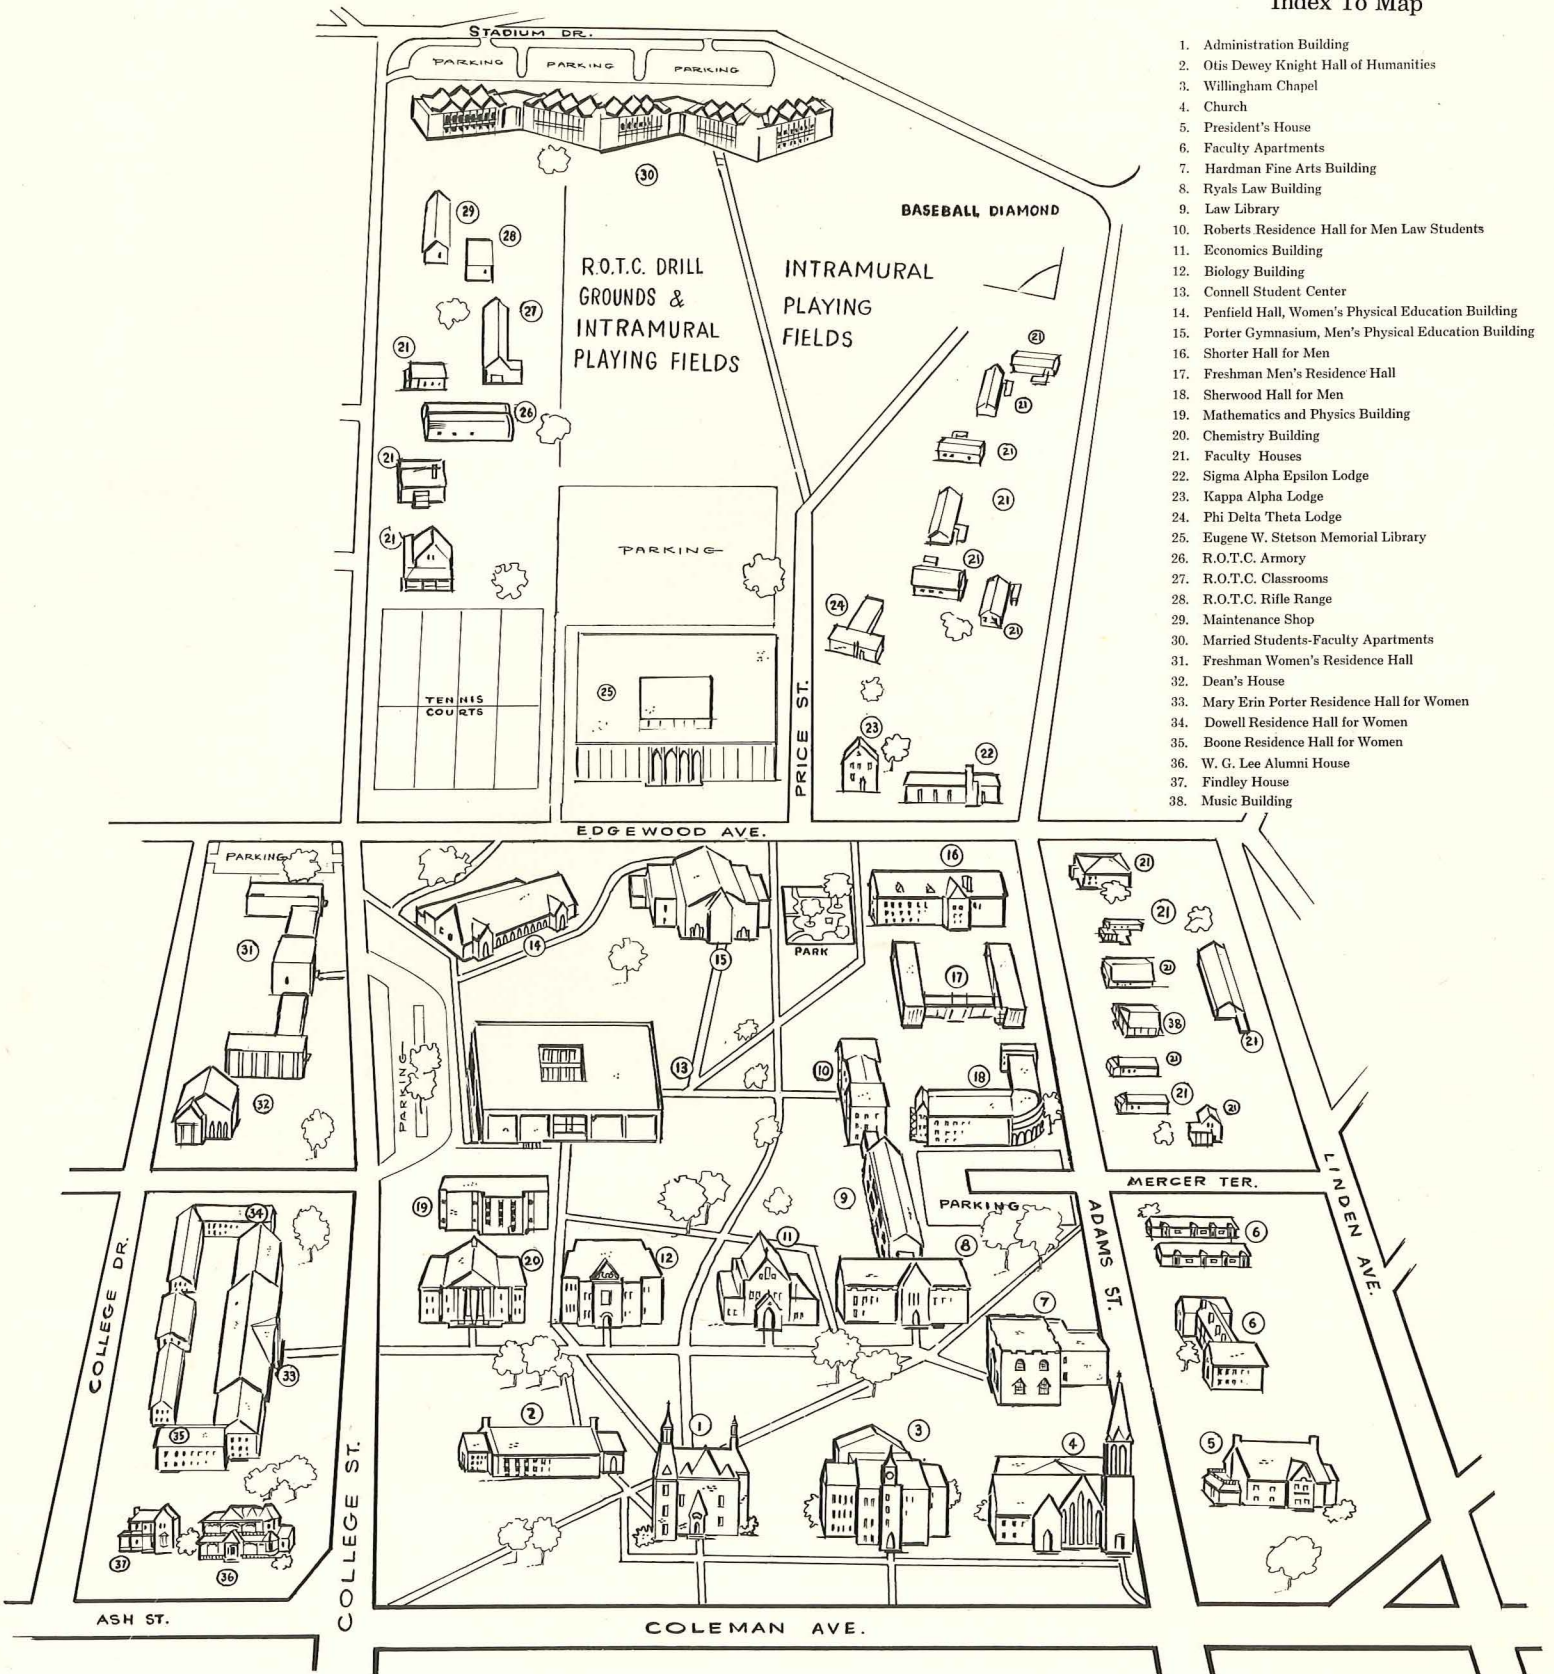

Index To Map

1. Administration Building
2. Otis Dewey Knight Hall of Humanities
3. Willingham Chapel
4. Church
5. President's House
6. Faculty Apartments
7. Hardman Fine Arts Building
8. Ryals Law Building
9. Law Library
10. Roberts Residence Hall for Men Law Students
11. Economics Building
12. Biology Building
13. Connell Student Center
14. Penfield Hall, Women's Physical Education Building
15. Porter Gymnasium, Men's Physical Education Building
16. Shorter Hall for Men
17. Freshman Men's Residence Hall
18. Sherwood Hall for Men
19. Mathematics and Physics Building
20. Chemistry Building
21. Faculty Houses
22. Sigma Alpha Epsilon Lodge
23. Kappa Alpha Lodge
24. Phi Delta Theta Lodge
25. Eugene W. Stetson Memorial Library
26. R.O.T.C. Armory
27. R.O.T.C. Classrooms
28. R.O.T.C. Rifle Range
29. Maintenance Shop
30. Married Students-Faculty Apartments
31. Freshman Women's Residence Hall
32. Dean's House
33. Mary Erin Porter Residence Hall for Women
34. Dowell Residence Hall for Women
35. Boone Residence Hall for Women
36. W. G. Lee Alumni House
37. Findley House
38. Music Building

MERCER UNIVERSITY CAMPUS

*Stetson completed
(1965) - Wiggs
renovated (1968)*